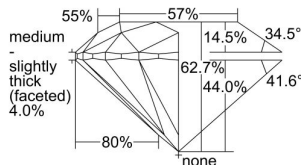

GIA®

FACSIMILE

GIA REPORT 1213650810

Verify this report at gia.edu

GIA DIAMOND DOSSIER®

January 28, 2016
GIA Report Number 1213650810
Shape and Cutting Style ..... Round Brilliant
Measurements ..... 5.95 - 6.00 x 3.75 mm

GRADING RESULTS

Carat Weight ..... 0.81 carat
Color Grade ..... D
Clarity Grade VS2
Cut Grade ..... Excellent

ADDITIONAL GRADING INFORMATION

Polish ..... Excellent
Symmetry ..... Excellent
Fluorescence ..... None
Clarity Characteristics ..... Feather
Inscription(s): GIA 1213650810

PROPORTIONS

Profile to actual proportions