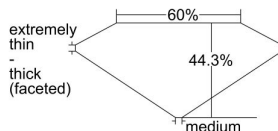

GIA®

FACSIMILE

GIA REPORT 2171478465

Verify this report at gia.edu

GIA DIAMOND DOSSIER®

February 08, 2016
GIA Report Number 2171478465
Shape and Cutting Style ..... Heart Brilliant
Measurements ..... 5.27 x 5.82 x 2.58 mm

GRADING RESULTS

Carat Weight ..... 0.47 carat
Color Grade ..... D
Clarity Grade VVS1

ADDITIONAL GRADING INFORMATION

Polish ..... Very Good
Symmetry ..... Good
Fluorescence ..... Medium Blue
Clarity Characteristics ..... Pinpoint, Cavity, Natural
Inscription(s): GIA 2171478465

PROPORTIONS

Profile not to actual proportions

GRADING SCALES

GIA COLOR SCALE		GIA CLARITY SCALE			
COLORLESS	D	VERY VERY SLIGHTLY INCLUDED	FLAWLESS		
	E		INTERNALLY FLAWLESS		
	F	VERY SLIGHTLY INCLUDED	VVS₁		
	G		VVS₂		
	H		VS₁		
	NEAR COLORLESS	I	SLIGHTLY INCLUDED	VS₂	
		J		SI₁	
		FAINT	K	INCLUDED	SI₂
			L		I₁
			M		I₂
VERY LIGHT	N	LIGHT	I₃		
	O				
	P				
	Q				
	R