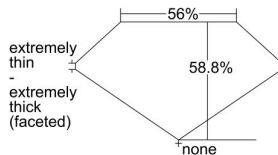

GIA®

FACSIMILE

GIA REPORT 2216546849

Verify this report at gia.edu

GIA DIAMOND DOSSIER®

January 28, 2016
GIA Report Number 2216546849
Shape and Cutting Style ..... Heart Brilliant
Measurements ..... 5.05 x 5.91 x 3.48 mm

GRADING RESULTS

Carat Weight ..... 0.70 carat
Color Grade ..... E
Clarity Grade VS1

ADDITIONAL GRADING INFORMATION

Polish ..... Excellent
Symmetry ..... Good
Fluorescence ..... None
Clarity Characteristics..... Indented Natural, Feather
Inspection(s): GIA 2216546849

PROPORTIONS

Profile not to actual proportions

GRADING SCALES

GIA COLOR SCALE		GIA CLARITY SCALE			
COLORLESS	D	VERY VERY SLIGHTLY INCLUDED	FLAWLESS		
	E		INTERNALLY FLAWLESS		
	F	VERY SLIGHTLY INCLUDED	VVS₁		
	G		VVS₂		
	H		VS₁		
	NEAR COLORLESS	I	SLIGHTLY INCLUDED	VS₂	
		J		SI₁	
		FAINT	K	INCLUDED	SI₂
			L		I₁
			M		I₂
VERY LIGHT	N	LIGHT	I₃		
	O				
	P				
	Q				
	R