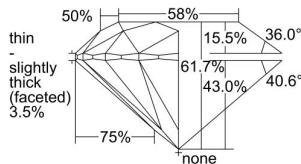

GIA®

FACSIMILE

GIA REPORT 6215541058

Verify this report at gia.edu

GIA DIAMOND DOSSIER®

January 19, 2016
GIA Report Number 6215541058
Shape and Cutting Style ..... Round Brilliant
Measurements ..... 5.67 - 5.69 x 3.51 mm

GRADING RESULTS

Carat Weight ..... 0.70 carat
Color Grade ..... E
Clarity Grade S11
Cut Grade ..... Excellent

ADDITIONAL GRADING INFORMATION

Polish ..... Excellent
Symmetry ..... Excellent
Fluorescence ..... None
Clarity Characteristics ..... Feather
Inscription(s): GIA 6215541058

PROPORTIONS

GRADING SCALES

GIA COLOR SCALE	GIA CLARITY SCALE	GIA CUT SCALE	
D	FLAWLESS	EXCELLENT	
E	INTERNALLY FLAWLESS		
F		VVS₁	VERY GOOD
G	VVS₂		
H	VS₁	GOOD	
I	VS₂		
J	S1₁	FAIR	
K	S1₂		
L	I₁	POOR	
M	I₂		
N	I₃		
O			
P			
Q			
R			
S			
T			
U			
V			
W			
X			
Y			
Z