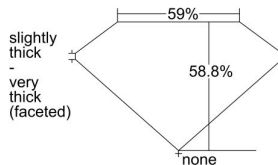

GIA®

FACSIMILE

GIA REPORT 7216547039

Verify this report at gia.edu

GIA DIAMOND DOSSIER®

January 20, 2016
GIA Report Number 7216547039
Shape and Cutting Style ..... Heart Brilliant
Measurements ..... 5.13 x 5.53 x 3.25 mm

GRADING RESULTS

Carat Weight ..... 0.55 carat
Color Grade ..... H
Clarity Grade VVS1

ADDITIONAL GRADING INFORMATION

Polish ..... Excellent
Symmetry ..... Very Good
Fluorescence ..... None
Clarity Characteristics..... Pinpoint, Feather, Indented Natural,
Surface Graining

Inscription(s): GIA 7216547039

PROPORTIONS

Profile not to actual proportions

GRADING SCALES

GIA COLOR SCALE		GIA CLARITY SCALE		
COLORLESS	D	VERY VERY SLIGHTLY INCLUDED	FLAWLESS	
	E		INTERNALLY FLAWLESS	
	F		VVS₁	
	G		VVS₂	
	NEAR COLORLESS	H	VERY SLIGHTLY INCLUDED	VS₁
		I		VS₂
		J	SLIGHTLY INCLUDED	S₁
		K		S₂
		L		I₁
		M		I₂
FAINT	N	INCLUDED	I₃	
	O			
	P			
	Q			
	R			
	S			
VERY LIGHT	T			
	U			
	V			
	W			
	X			
	Y			
LIGHT	Z