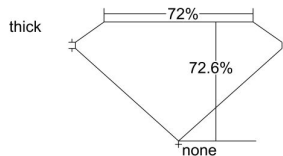

GIA®

FACSIMILE

GIA REPORT 7206955211

Verify this report at gia.edu

GIA DIAMOND DOSSIER®

October 14, 2015
GIA Report Number 7206955211
Shape and Cutting Style ..... Square Modified Brilliant
Measurements ..... 4.87 x 4.80 x 3.48 mm

GRADING RESULTS

Carat Weight ..... 0.71 carat
Color Grade ..... G
Clarity Grade VS2

ADDITIONAL GRADING INFORMATION

Polish ..... Excellent
Symmetry ..... Very Good
Fluorescence ..... None
Clarity Characteristics ..... Crystal, Cloud, Feather
Inscription(s): GIA 7206955211

PROPORTIONS

Profile not to actual proportions

GRADING SCALES

GIA COLOR SCALE		GIA CLARITY SCALE			
COLORLESS	D	VERY VERY SLIGHTLY INCLUDED	FLAWLESS		
	E		INTERNALLY FLAWLESS		
	F	VERY SLIGHTLY INCLUDED	VVS₁		
	G		VVS₂		
	H		VS₁		
	NEAR COLORLESS	I	SLIGHTLY INCLUDED	VS₂	
		J		SI₁	
		FAINT	K	INCLUDED	SI₂
			L		I₁
			M		I₂
VERY LIGHT	N	LIGHT	I₃		
	O				
	P				
	Q				
	R				
	S				
	T				
	U				
	V				
	W				
	X				
	Y				
	Z