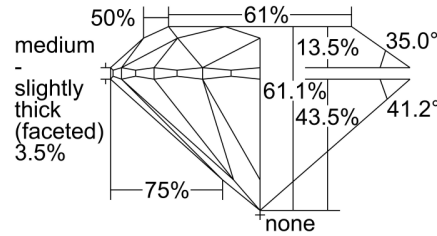

GIA DIAMOND GRADING REPORT

 October 02, 2015
 GIA Report Number **7206884626**
 Shape and Cutting Style **Round Brilliant**
 Measurements **10.95 - 11.00 x 6.70 mm**
GRADING RESULTS

 Carat Weight **5.02 carat**
 Color Grade **H**
 Clarity Grade **S11**
 Cut Grade **Excellent**
ADDITIONAL GRADING INFORMATION

 Polish **Excellent**
 Symmetry **Excellent**
 Fluorescence **Faint**
 Inscription(s): **GIA 7206884626**
Comments: Clouds are not shown. Pinpoints are not shown.

PROPORTIONS

Profile to actual proportions

CLARITY CHARACTERISTICS

KEY TO SYMBOLS*

- Crystal
- ~ Feather
- \\ Needle

* Red symbols denote internal characteristics (inclusions). Green or black symbols denote external characteristics (blemishes). Diagram is an approximate representation of the diamond, and symbols shown indicate type, position, and approximate size of clarity characteristics. All clarity characteristics may not be shown. Details of finish are not shown.