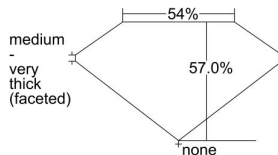

GIA®

FACSIMILE

GIA REPORT 2216333041

Verify this report at gia.edu

GIA DIAMOND DOSSIER®

December 10, 2015
GIA Report Number 2216333041
Shape and Cutting Style ..... Heart Brilliant
Measurements ..... 6.21 x 6.69 x 3.81 mm

GRADING RESULTS

Carat Weight ..... 0.90 carat
Color Grade ..... G
Clarity Grade SI1

ADDITIONAL GRADING INFORMATION

Polish ..... Very Good
Symmetry ..... Very Good
Fluorescence ..... Strong Blue
Clarity Characteristics ..... Twinning Wisp
Inscription(s): GIA 2216333041

PROPORTIONS

Profile not to actual proportions

GRADING SCALES

GIA COLOR SCALE		GIA CLARITY SCALE			
COLORLESS	D	VERY VERY SLIGHTLY INCLUDED	FLAWLESS		
	E		INTERNALLY FLAWLESS		
	F	VERY SLIGHTLY INCLUDED	VVS₁		
	G		VVS₂		
	H		VS₁		
	NEAR COLORLESS	I	SLIGHTLY INCLUDED	VS₂	
		J		SI₁	
		FAINT	K	INCLUDED	SI₂
			L		I₁
			M		I₂
VERY LIGHT	N	LIGHT	I₃		
	O				
	P				
	Q				
	R