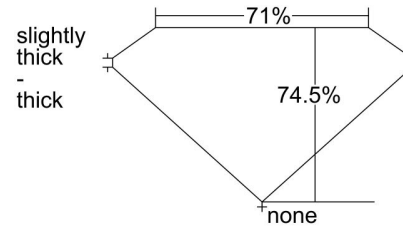

GIA DIAMOND GRADING REPORT

November 02, 2015
 GIA Report Number 2171370881
 Shape and Cutting Style **Square Modified Brilliant**
 Measurements 5.83 x 5.78 x 4.30 mm

GRADING RESULTS

Carat Weight 1.20 carat
 Color Grade **J**
 Clarity Grade **VVS2**

ADDITIONAL GRADING INFORMATION

Polish **Excellent**
 Symmetry **Very Good**
 Fluorescence **None**
 Inscription(s): GIA 2171370881

PROPORTIONS

Profile not to actual proportions

CLARITY CHARACTERISTICS

KEY TO SYMBOLS*

-  Cloud
-  Pinpoint

* Red symbols denote internal characteristics (inclusions). Green or black symbols denote external characteristics (blemishes). Diagram is an approximate representation of the diamond, and symbols shown indicate type, position, and approximate size of clarity characteristics. All clarity characteristics may not be shown. Details of finish are not shown.