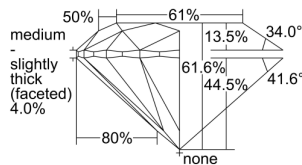

GIA®

FACSIMILE

GIA REPORT 7216684247

Verify this report at gia.edu

GIA DIAMOND DOSSIER®

February 03, 2016
GIA Report Number 7216684247
Shape and Cutting Style ..... Round Brilliant
Measurements ..... 5.10 - 5.15 x 3.16 mm

GRADING RESULTS

Carat Weight ..... 0.51 carat
Color Grade ..... E
Clarity Grade VVS1
Cut Grade ..... Excellent

ADDITIONAL GRADING INFORMATION

Polish ..... Excellent
Symmetry ..... Excellent
Fluorescence ..... Medium Blue
Clarity Characteristics ..... Pinpoint, Feather
Inscription(s): GIA 7216684247

PROPORTIONS

Profile to actual proportions

GRADING SCALES

GIA COLOR SCALE

COLORESS	D
	E
	F
	G
	H
	I
	J
NEAR COLORESS	K
	L
FAINT	M
	N
	O
	P
	R
	S
	T
	U
	V
	W
	X
	Y
LIGHT	Z

GIA CLARITY SCALE

VERY NEW / SLIGHTLY INCLUDED	FLAWLESS
	INTERNALLY FLAWLESS
VERY SLIGHTLY INCLUDED	VVS₁
	VVS₂
SLIGHTLY INCLUDED	VS₁
	VS₂
INCLUDED	SI₁
	SI₂
	I₁
	I₂
	I₃

GIA CUT SCALE

EXCELLENT
VERY GOOD
GOOD
FAIR
POOR