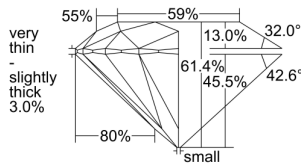

GIA®

FACSIMILE

GIA REPORT

1172468266

Verify this report at gia.edu

GIA DIAMOND DOSSIER®

January 28, 2016
GIA Report Number 1172468266
Shape and Cutting Style ..... Round Brilliant
Measurements ..... 5.35 - 5.37 x 3.29 mm

GRADING RESULTS

Carat Weight ..... 0.56 carat
Color Grade ..... E
Clarity Grade S11
Cut Grade ..... Good

ADDITIONAL GRADING INFORMATION

Polish ..... Good
Symmetry ..... Fair
Fluorescence ..... None
Clarity Characteristics ..... Crystal, Cloud, Feather
Inscription(s): GIA 1172468266

PROPORTIONS

Profile to actual proportions

GRADING SCALES

GIA COLOR SCALE

COLORLESS	D
	E
	F
	G
	H
	I
	J
NEAR COLORLESS	K
	L
FAIN	M
	N
	O
	P
	R
	S
	T
	U
	V
	W
	X
	Y
LIGHT	Z

GIA CLARITY SCALE

	FLAWLESS
	INTERNALLY FLAWLESS
VERY VERY SLIGHTLY INCLUDED	VVS₁
	VVS₂
VERY SLIGHTLY INCLUDED	VS₁
	VS₂
SLIGHTLY INCLUDED	S1₁
	S1₂
INCLUDED	I₁
	I₂
	I₃

GIA CUT SCALE

	EXCELLENT
	VERY GOOD
	GOOD
	FAIR
	POOR