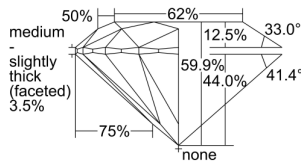

GIA®

FACSIMILE

GIA REPORT 7218669879

Verify this report at gia.edu

GIA DIAMOND DOSSIER®

February 04, 2016
GIA Report Number 7218669879
Shape and Cutting Style ..... Round Brilliant
Measurements ..... 5.02 - 5.04 x 3.01 mm

GRADING RESULTS

Carat Weight ..... 0.46 carat
Color Grade ..... D
Clarity Grade VS1
Cut Grade ..... Excellent

ADDITIONAL GRADING INFORMATION

Polish ..... Excellent
Symmetry ..... Excellent
Fluorescence ..... None
Clarity Characteristics ..... Feather, Cloud
Inscription(s): GIA 7218669879

PROPORTIONS

Profile to actual proportions

GRADING SCALES

GIA COLOR SCALE	GIA CLARITY SCALE	GIA CUT SCALE	
D	FLAWLESS	EXCELLENT	
E	INTERNALLY FLAWLESS		
F		VVS₁	VERY GOOD
G	VVS₂		
H	VS₁	GOOD	
I	VS₂		
J	SI₁	FAIR	
K	SI₂		
L	I₁	POOR	
M	I₂		
N	I₃		
O			
P			
Q			
R			
S			
T			
U			
V			
W			
X			
Y			
Z