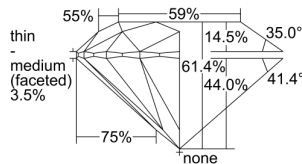

GIA®

FACSIMILE

GIA REPORT

1162459344

Verify this report at gia.edu

GIA DIAMOND DOSSIER®

September 06, 2014
GIA Report Number 1162459344
Shape and Cutting Style ..... Round Brilliant
Measurements ..... 4.57 - 4.59 x 2.81 mm

GRADING RESULTS

Carat Weight ..... 0.36 carat
Color Grade ..... E
Clarity Grade VS2
Cut Grade ..... Excellent

ADDITIONAL GRADING INFORMATION

Polish ..... Excellent
Symmetry ..... Excellent
Fluorescence ..... None
Clarity Characteristics ..... Crystal, Cloud
Inscription(s): GIA 1162459344

PROPORTIONS

Profile to actual proportions