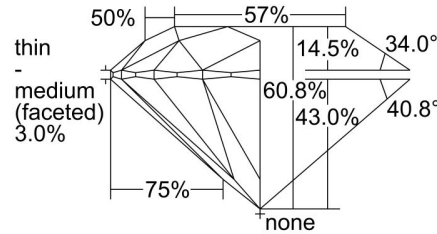

GIA DIAMOND GRADING REPORT

 August 02, 2014
 GIA Report Number 2176809842
 Shape and Cutting Style Round Brilliant
 Measurements 6.51 - 6.54 x 3.96 mm

GRADING RESULTS

 Carat Weight 1.02 carat
 Color Grade I
 Clarity Grade SI2
 Cut Grade Excellent

Profile to actual proportions

CLARITY CHARACTERISTICS

KEY TO SYMBOLS*

- Crystal
- Knot
- Cloud
- ~ Feather
- \\ Needle
- ~ Indented Natural

* Red symbols denote internal characteristics (inclusions). Green or black symbols denote external characteristics (blemishes). Diagram is an approximate representation of the diamond, and symbols shown indicate type, position, and approximate size of clarity characteristics. All clarity characteristics may not be shown. Details of finish are not shown.