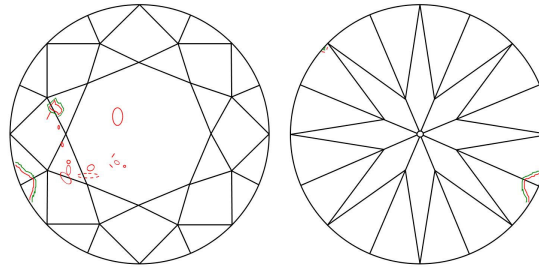

GIA DIAMOND GRADING REPORT

 August 02, 2014
 GIA Report Number 2176809842
 Shape and Cutting Style Round Brilliant
 Measurements 6.51 - 6.54 x 3.96 mm

GRADING RESULTS

 Carat Weight 1.02 carat
 Color Grade I
 Clarity Grade SI2
 Cut Grade Excellent

Profile to actual proportions

CLARITY CHARACTERISTICS

KEY TO SYMBOLS*

- Crystal
- Knot
- Cloud
- ~ Feather
- \\ Needle
- ~ Indented Natural

* Red symbols denote internal characteristics (inclusions). Green or black symbols denote external characteristics (blemishes). Diagram is an approximate representation of the diamond, and symbols shown indicate type, position, and approximate size of clarity characteristics. All clarity characteristics may not be shown. Details of finish are not shown.