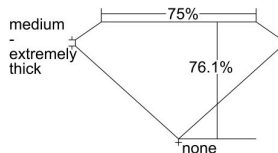

GIA®

FACSIMILE

GIA REPORT 7201532801

Verify this report at gia.edu

GIA DIAMOND DOSSIER®

August 09, 2015
GIA Report Number 7201532801
Shape and Cutting Style ..... **Rectangular Modified Brilliant**
Measurements ..... **5.62 x 5.15 x 3.92 mm**

GRADING RESULTS

Carat Weight ..... **0.95 carat**
Color Grade ..... **E**
Clarity Grade **VS2**

ADDITIONAL GRADING INFORMATION

Polish ..... **Very Good**
Symmetry ..... **Fair**
Fluorescence ..... **None**
Clarity Characteristics..... **Cavity, Feather**
Inscription(s): GIA 7201532801

PROPORTIONS

Profile not to actual proportions

GRADING SCALES

GIA COLOR SCALE		GIA CLARITY SCALE			
COLORLESS	D	VERY VERY SLIGHTLY INCLUDED	FLAWLESS		
	E		INTERNALLY FLAWLESS		
	F	VERY SLIGHTLY INCLUDED	VVS₁		
	G		VVS₂		
	H		VS₁		
	NEAR COLORLESS	I	SLIGHTLY INCLUDED	VS₂	
		J		SI₁	
		FAINT	K	INCLUDED	SI₂
			L		I₁
			M		I₂
VERY LIGHT			N	LIGHT	I₃
			O		
			P		
	Q				
LIGHT	R				
	S				
	T				
	U				
	V				
	W				
	X				
	Y				
	Z