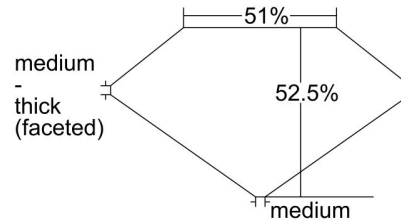

GIA DIAMOND GRADING REPORT

October 13, 2014
 GIA Report Number 7183423446
 Shape and Cutting Style Heart Brilliant
 Measurements 8.90 x 9.01 x 4.73 mm

GRADING RESULTS

Carat Weight 2.30 carat
 Color Grade E
 Clarity Grade SI1

PROPORTIONS

Profile not to actual proportions

CLARITY CHARACTERISTICS

KEY TO SYMBOLS*

-  Twinning Wisp  Natural
-  Crystal
-  Feather
-  Indented Natural

* Red symbols denote internal characteristics (inclusions). Green or black symbols denote external characteristics (blemishes). Diagram is an approximate representation of the diamond, and symbols shown indicate type, position, and approximate size of clarity characteristics. All clarity characteristics may not be shown. Details of finish are not shown.