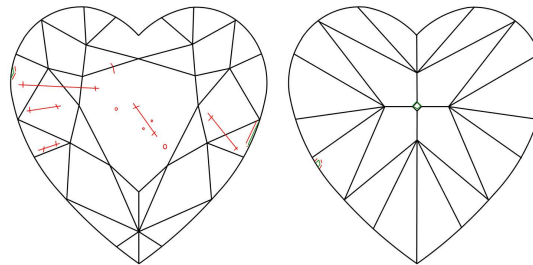

GIA DIAMOND GRADING REPORT

October 13, 2014
 GIA Report Number 7183423446
 Shape and Cutting Style Heart Brilliant
 Measurements 8.90 x 9.01 x 4.73 mm

GRADING RESULTS

Carat Weight 2.30 carat
 Color Grade E
 Clarity Grade SI1

ADDITIONAL GRADING INFORMATION

Polish Very Good
 Symmetry Very Good
 Fluorescence Medium Blue

Inscription(s): GIA 7183423446

Comments: Additional twinning wisps, pinpoints and surface graining are not shown.

PROPORTIONS

Profile not to actual proportions

CLARITY CHARACTERISTICS

KEY TO SYMBOLS*

-  Twinning Wisp  Natural
-  Crystal
-  Feather
-  Indented Natural

* Red symbols denote internal characteristics (inclusions). Green or black symbols denote external characteristics (blemishes). Diagram is an approximate representation of the diamond, and symbols shown indicate type, position, and approximate size of clarity characteristics. All clarity characteristics may not be shown. Details of finish are not shown.