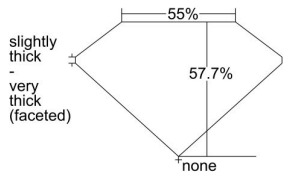

GIA®

FACSIMILE

GIA REPORT 6212546738

Verify this report at gia.edu

GIA DIAMOND DOSSIER®

January 22, 2016
GIA Report Number 6212546738
Shape and Cutting Style ..... Heart Brilliant
Measurements ..... 4.04 x 4.82 x 2.78 mm

GRADING RESULTS

Carat Weight ..... 0.33 carat
Color Grade ..... D
Clarity Grade VS1

ADDITIONAL GRADING INFORMATION

Polish ..... Excellent
Symmetry ..... Good
Fluorescence ..... None
Clarity Characteristics ..... Crystal, Cloud, Needle, Pinpoint
Inscription(s): GIA 6212546738

PROPORTIONS

Profile not to actual proportions

GRADING SCALES

GIA COLOR SCALE		GIA CLARITY SCALE		
NEAR COLORLESS	D	VERY SLIGHTLY INCLUDED	FLAWLESS	
	E		INTERNALLY FLAWLESS	
	F	SLIGHTLY INCLUDED	VVS₁	
	G		VVS₂	
	H		VS₁	
	FAINT	I	VERY SLIGHTLY INCLUDED	VS₂
		J		SI₁
		K	SLIGHTLY INCLUDED	SI₂
		L		I₁
		M		I₂
VERY LIGHT	N	INCLUDED	I₃	
	O			
	P			
	Q			
	R			
LIGHT	S			
	T			
	U			
	V			
	W			
	X			
	Y			
	Z