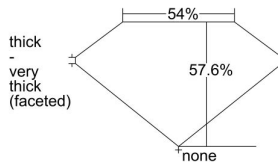

GIA®

FACSIMILE

GIA REPORT 2216517369

Verify this report at gia.edu

GIA DIAMOND DOSSIER®

January 15, 2016
GIA Report Number 2216517369
Shape and Cutting Style ..... Heart Brilliant
Measurements ..... 4.37 x 5.10 x 2.94 mm

GRADING RESULTS

Carat Weight ..... 0.40 carat
Color Grade ..... D
Clarity Grade VS2

ADDITIONAL GRADING INFORMATION

Polish ..... Excellent
Symmetry ..... Good
Fluorescence ..... None
Clarity Characteristics ..... Crystal
Inscription(s): GIA 2216517369

PROPORTIONS

Profile not to actual proportions

GRADING SCALES

GIA COLOR SCALE		GIA CLARITY SCALE			
COLORLESS	D	VERY VERY SLIGHTLY INCLUDED	FLAWLESS		
	E		INTERNALLY FLAWLESS		
	F	VERY SLIGHTLY INCLUDED	VVS₁		
	G		VVS₂		
	H		VS₁		
	NEAR COLORLESS	I	SLIGHTLY INCLUDED	VS₂	
		J		SI₁	
		FAINT	K	INCLUDED	SI₂
			L		I₁
			M		I₂
VERT LIGHT	N	LIGHT	I₃		
	O				
	P				
	Q				
	R				
	S				
	T