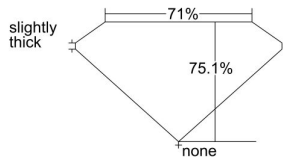

GIA®

FACSIMILE

GIA REPORT 6173388340

Verify this report at gia.edu

GIA DIAMOND DOSSIER®

December 10, 2015
GIA Report Number 6173388340
Shape and Cutting Style ..... Square Modified Brilliant
Measurements ..... 4.88 x 4.73 x 3.55 mm

GRADING RESULTS

Carat Weight ..... 0.70 carat
Color Grade ..... G
Clarity Grade SI1

ADDITIONAL GRADING INFORMATION

Polish ..... Excellent
Symmetry ..... Excellent
Fluorescence ..... Faint
Clarity Characteristics ..... Crystal, Feather
Inscription(s): GIA 6173388340

PROPORTIONS

Profile not to actual proportions

GRADING SCALES

GIA COLOR SCALE		GIA CLARITY SCALE			
COLORLESS	D	VERY VERY SLIGHTLY INCLUDED	FLAWLESS		
	E		INTERNALLY FLAWLESS		
	F	VERY SLIGHTLY INCLUDED	VVS₁		
	G		VVS₂		
	H		VS₁		
	NEAR COLORLESS	I	SLIGHTLY INCLUDED	VS₂	
		J		SI₁	
		FAINT	K	INCLUDED	SI₂
			L		I₁
			M		I₂
VERY LIGHT	N	LIGHT	I₃		
	O				
	P				
	Q				
LIGHT	R				
	S				
	T				
	U				
	V				
	W				
	X				
	Y				
	Z