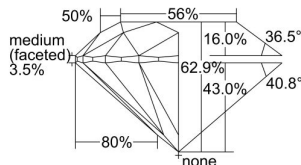

GIA®

FACSIMILE

GIA REPORT 7211579106

Verify this report at gia.edu

GIA DIAMOND DOSSIER®

January 22, 2016
GIA Report Number 7211579106
Shape and Cutting Style ..... Round Brilliant
Measurements ..... 5.64 - 5.68 x 3.56 mm

GRADING RESULTS

Carat Weight ..... 0.70 carat
Color Grade ..... H
Clarity Grade VVS1
Cut Grade ..... Excellent

ADDITIONAL GRADING INFORMATION

Polish ..... Excellent
Symmetry ..... Excellent
Fluorescence ..... Medium Blue
Clarity Characteristics ..... Pinpoint
Inscription(s): GIA 7211579106

PROPORTIONS

Profile to actual proportions

GRADING SCALES

GIA COLOR SCALE

COLORESS	D
	E
	F
	G
	H
	I
	J
NEAR COLORESS	K
	L
FANIT	M
	N
	O
	P
	R
VERY LIGHT	S
	T
	U
	V
	W
	X
	Y
LIGHT	Z

GIA CLARITY SCALE

FLAWLESS	INTERNAL FLAWLESS	
		EXCELLENT
VERY VERY SLIGHTLY INCLUDED	VVS₁	VERY GOOD
VERY SLIGHTLY INCLUDED	VVS₂	
SLIGHTLY INCLUDED	VS₁	GOOD
	VS₂	
INCLUDED	SI₁	FAIR
	SI₂	
INCLUDED	I₁	POOR
	I₂	
	I₃