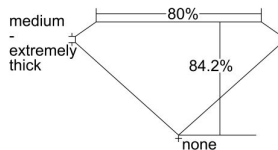

GIA®

FACSIMILE

GIA REPORT 2175453743

Verify this report at gia.edu

GIA DIAMOND DOSSIER®

January 14, 2016
GIA Report Number 2175453743
Shape and Cutting Style ..... **Rectangular Modified Brilliant**
Measurements ..... 6.42 x 5.71 x 4.81 mm

GRADING RESULTS

Carat Weight ..... 1.52 carat
Color Grade ..... **F**
Clarity Grade **VS2**

ADDITIONAL GRADING INFORMATION

Polish ..... **Good**
Symmetry ..... **Good**
Fluorescence ..... **None**
Clarity Characteristics ..... **Feather**
Inscription(s): GIA 2175453743

PROPORTIONS

Profile not to actual proportions

GRADING SCALES

GIA COLOR SCALE		GIA CLARITY SCALE			
COLORLESS	D	VERY VERY SLIGHTLY INCLUDED	FLAWLESS		
	E		INTERNALLY FLAWLESS		
	F	VERY SLIGHTLY INCLUDED	VVS₁		
	G		VVS₂		
	NEAR COLORLESS	H	SLIGHTLY INCLUDED	VS₁	
		I		VS₂	
	FAINT	J	SLIGHTLY INCLUDED	SI₁	
		K		SI₂	
		VERY LIGHT	L	INCLUDED	I₁
			M		I₂
LIGHT		N	INCLUDED	I₃	
		O			
		P			
		Q			
	R				
	S				
	T				
	U				
	V				
	W				
	X				
	Y				
	Z