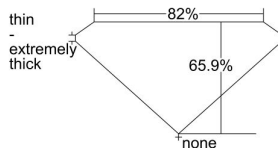

GIA®

FACSIMILE

GIA REPORT 5171158904

Verify this report at gia.edu

GIA DIAMOND DOSSIER®

January 11, 2016
GIA Report Number 5171158904
Shape and Cutting Style ..... Square Modified Brilliant
Measurements ..... 5.06 x 5.01 x 3.30 mm

GRADING RESULTS

Carat Weight ..... 0.70 carat
Color Grade ..... D
Clarity Grade SI2

ADDITIONAL GRADING INFORMATION

Polish ..... Good
Symmetry ..... Good
Fluorescence ..... None
Clarity Characteristics ..... Crystal, Feather
Inscription(s): GIA 5171158904

PROPORTIONS

Profile not to actual proportions

GRADING SCALES

GIA COLOR SCALE		GIA CLARITY SCALE			
COLORLESS	D	VERY VERY SLIGHTLY INCLUDED	FLAWLESS		
	E		INTERNALLY FLAWLESS		
	F	VERY SLIGHTLY INCLUDED	VVS₁		
	G		VVS₂		
	H		VS₁		
	NEAR COLORLESS	I	SLIGHTLY INCLUDED	VS₂	
		J		SI₁	
		FAINT	K	INCLUDED	SI₂
			L		I₁
			M		I₂
VERY LIGHT	N	LIGHT	I₃		
	O				
	P				
	Q				
	R