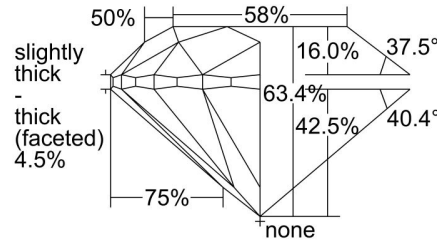

GIA DIAMOND GRADING REPORT

January 15, 2016
 GIA Report Number 6211515491
 Shape and Cutting Style Round Brilliant
 Measurements 7.17 - 7.22 x 4.56 mm

GRADING RESULTS

Carat Weight 1.50 carat
 Color Grade D
 Clarity Grade SI1
 Cut Grade Very Good

PROPORTIONS

Profile to actual proportions

CLARITY CHARACTERISTICS

KEY TO SYMBOLS*

- Crystal
- ↘ Needle
- ↗ Twinning Wisp
- ↖ Indented Natural
- ~ Feather
- ^ Extra Facet
- ☉ Cloud

* Red symbols denote internal characteristics (inclusions). Green or black symbols denote external characteristics (blemishes). Diagram is an approximate representation of the diamond, and symbols shown indicate type, position, and approximate size of clarity characteristics. All clarity characteristics may not be shown. Details of finish are not shown.