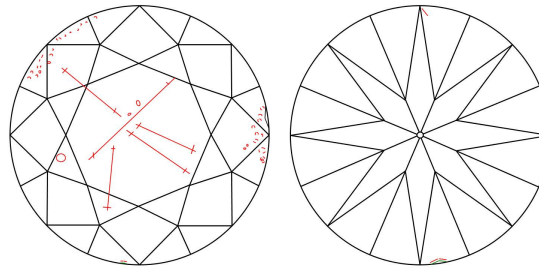

GIA DIAMOND GRADING REPORT

January 15, 2016
 GIA Report Number 6211515491
 Shape and Cutting Style Round Brilliant
 Measurements 7.17 - 7.22 x 4.56 mm

GRADING RESULTS

Carat Weight 1.50 carat
 Color Grade D
 Clarity Grade SI1
 Cut Grade Very Good

PROPORTIONS

Profile to actual proportions

CLARITY CHARACTERISTICS

KEY TO SYMBOLS*

- Crystal
- ↘ Needle
- ↗ Twinning Wisp
- ↖ Indented Natural
- ~ Feather
- ^ Extra Facet
- ☉ Cloud

* Red symbols denote internal characteristics (inclusions). Green or black symbols denote external characteristics (blemishes). Diagram is an approximate representation of the diamond, and symbols shown indicate type, position, and approximate size of clarity characteristics. All clarity characteristics may not be shown. Details of finish are not shown.