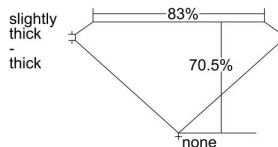

GIA®

FACSIMILE

GIA REPORT 2217516189

Verify this report at gia.edu

GIA DIAMOND DOSSIER®

January 13, 2016
GIA Report Number 2217516189
Shape and Cutting Style ..... Square Modified Brilliant
Measurements ..... 4.75 x 4.66 x 3.28 mm

GRADING RESULTS

Carat Weight ..... 0.60 carat
Color Grade ..... K
Clarity Grade VS1

ADDITIONAL GRADING INFORMATION

Polish ..... Excellent
Symmetry ..... Very Good
Fluorescence ..... None
Clarity Characteristics ..... Crystal, Cloud
Inscription(s): GIA 2217516189

PROPORTIONS

Profile not to actual proportions

GRADING SCALES

GIA COLOR SCALE		GIA CLARITY SCALE			
COLORLESS	D	VERY VERY SLIGHTLY INCLUDED	FLAWLESS		
	E		INTERNALLY FLAWLESS		
	F	VERY SLIGHTLY INCLUDED	VVS₁		
	G		VVS₂		
	H		VS₁		
	NEAR COLORLESS	I	SLIGHTLY INCLUDED	VS₂	
		J		SI₁	
		FAINT	K	INCLUDED	SI₂
			L		I₁
			M		I₂
VERY LIGHT	N	LIGHT	I₃		
	O				
	P				
	Q				
LIGHT	R				
	S				
	T				
	U				
	V				
	Z