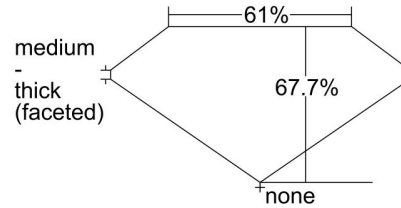

GIA DIAMOND GRADING REPORT

 October 29, 2015
 GIA Report Number 2214042684
 Shape and Cutting Style Cushion Modified Brilliant
 Measurements 7.00 x 6.89 x 4.66 mm

GRADING RESULTS

 Carat Weight 1.90 carat
 Color Grade I
 Clarity Grade SI1

ADDITIONAL GRADING INFORMATION

 Polish Excellent
 Symmetry Very Good
 Fluorescence None
 Inscription(s): GIA 2214042684
Comments: Pinpoints are not shown.

PROPORTIONS

Profile not to actual proportions

CLARITY CHARACTERISTICS

KEY TO SYMBOLS*

- Crystal
- ~ Feather
- \\ Needle

* Red symbols denote internal characteristics (inclusions). Green or black symbols denote external characteristics (blemishes). Diagram is an approximate representation of the diamond, and symbols shown indicate type, position, and approximate size of clarity characteristics. All clarity characteristics may not be shown. Details of finish are not shown.