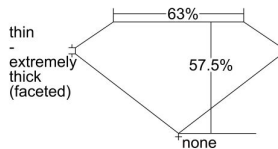

GIA®

FACSIMILE

GIA REPORT

1172445166

Verify this report at gia.edu

GIA DIAMOND DOSSIER®

January 11, 2016
GIA Report Number 1172445166
Shape and Cutting Style ..... Heart Brilliant
Measurements ..... 5.65 x 6.30 x 3.63 mm

GRADING RESULTS

Carat Weight ..... 0.76 carat
Color Grade ..... H
Clarity Grade SI2

ADDITIONAL GRADING INFORMATION

Polish ..... Good
Symmetry ..... Fair
Fluorescence ..... None
Clarity Characteristics ..... Crystal, Feather
Inscription(s): GIA 1172445166

PROPORTIONS

Profile not to actual proportions

GRADING SCALES

GIA COLOR SCALE		GIA CLARITY SCALE		
COLORLESS	D	VERY VERY SLIGHTLY INCLUDED	FLAWLESS	
	E		INTERNALLY FLAWLESS	
	F	VERY SLIGHTLY INCLUDED	VVS₁	
	G		VVS₂	
	NEAR COLORLESS	H	SLIGHTLY INCLUDED	VS₁
		I		VS₂
	FAINT	J	INCLUDED	SI₁
		K		SI₂
	LIGHT	L	INCLUDED	I₁
		M		I₂
N		I₃		
O		INCLUDED		
P				
Q				
R				
S				
T				
U				
V				
W				
X				
Y				
Z