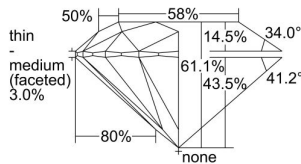

GIA®

FACSIMILE

GIA REPORT 5171440686

Verify this report at gia.edu

GIA DIAMOND DOSSIER®

January 11, 2016
GIA Report Number 5171440686
Shape and Cutting Style ..... Round Brilliant
Measurements ..... 4.81 - 4.83 x 2.95 mm

GRADING RESULTS

Carat Weight ..... 0.41 carat
Color Grade ..... E
Clarity Grade S11
Cut Grade ..... Excellent

ADDITIONAL GRADING INFORMATION

Polish ..... Excellent
Symmetry ..... Excellent
Fluorescence ..... None
Clarity Characteristics ..... Feather
Inscription(s): GIA 5171440686

PROPORTIONS

GRADING SCALES

GIA COLOR SCALE

COLORESS	D
	E
	F
	G
	H
	I
	J
NEAR COLORESS	K
	L
FAINT	M
	N
	O
	P
	R
	S
	T
	U
	V
	W
	X
	Y
LIGHT	Z

GIA CLARITY SCALE

VERY VERY SLIGHTLY INCLUDED	FLAWLESS
	INTERNALLY FLAWLESS
VERY SLIGHTLY INCLUDED	VVS₁
	VVS₂
SLIGHTLY INCLUDED	VS₁
	VS₂
INCLUDED	SI₁
	SI₂
INCLUDED	I₁
	I₂
	I₃

GIA CUT SCALE

EXCELLENT
VERY GOOD
GOOD
FAIR
POOR