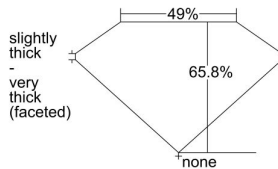

GIA®

FACSIMILE

GIA REPORT 2206932862

Verify this report at gia.edu

GIA DIAMOND DOSSIER®

October 12, 2015
GIA Report Number 2206932862
Shape and Cutting Style ..... Heart Brilliant
Measurements ..... 4.73 x 5.28 x 3.48 mm

GRADING RESULTS

Carat Weight ..... 0.50 carat
Color Grade ..... E
Clarity Grade VVS1

ADDITIONAL GRADING INFORMATION

Polish ..... Excellent
Symmetry ..... Good
Fluorescence ..... None
Clarity Characteristics..... Pinpoint, Feather, Extra Facet
Inspection(s): GIA 2206932862

PROPORTIONS

Profile not to actual proportions

GRADING SCALES

GIA COLOR SCALE		GIA CLARITY SCALE		
NEAR COLORLESS	D	VERY VERY SLIGHTLY INCLUDED	FLAWLESS	
	E		INTERNALLY FLAWLESS	
	F	VERY SLIGHTLY INCLUDED	VVS₁	
	G		VVS₂	
	H		VS₁	
	FAINT	I	SLIGHTLY INCLUDED	VS₂
		J		SI₁
		K	INCLUDED	SI₂
		L		I₁
		M		I₂
VERT LIGHT		N	INCLUDED	I₃
		O		
		P		
	Q			
	R			
	S			
LIGHT	T			
	U			
	V			
	W			
	X			
Y				
Z