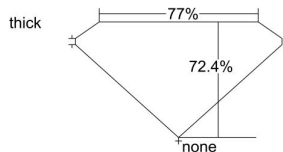

GIA®

FACSIMILE

GIA REPORT

7216236075

Verify this report at gia.edu

GIA DIAMOND DOSSIER®

December 03, 2015
GIA Report Number 7216236075
Shape and Cutting Style ..... Square Modified Brilliant
Measurements ..... 4.30 x 4.25 x 3.07 mm

GRADING RESULTS

Carat Weight ..... 0.50 carat
Color Grade ..... E
Clarity Grade S11

ADDITIONAL GRADING INFORMATION

Polish ..... Very Good
Symmetry ..... Very Good
Fluorescence ..... None
Clarity Characteristics ..... Crystal
Inscription(s): GIA 7216236075

PROPORTIONS

Profile not to actual proportions

GRADING SCALES

GIA COLOR SCALE		GIA CLARITY SCALE			
COLORLESS	D	VERY VERY SLIGHTLY INCLUDED	FLAWLESS		
	E		INTERNALLY FLAWLESS		
	F	VERY SLIGHTLY INCLUDED	VVS₁		
	G		VVS₂		
	H		VS₁		
	NEAR COLORLESS	I	SLIGHTLY INCLUDED	VS₂	
		J		S1₁	
		FAINT	K	INCLUDED	S1₂
			L		I₁
			M		I₂
VERT LIGHT	N	LIGHT	I₃		
	O				
	P				
	Q				
	R				
	S				
	T