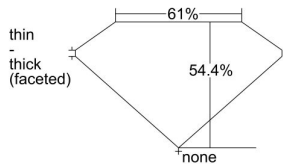

GIA®

FACSIMILE

GIA REPORT 5216144289

Verify this report at gia.edu

GIA DIAMOND DOSSIER®

November 17, 2015
GIA Report Number 5216144289
Shape and Cutting Style ..... Heart Brilliant
Measurements ..... 4.84 x 5.31 x 2.89 mm

GRADING RESULTS

Carat Weight ..... 0.42 carat
Color Grade ..... J
Clarity Grade VS1

ADDITIONAL GRADING INFORMATION

Polish ..... Very Good
Symmetry ..... Very Good
Fluorescence ..... None
Clarity Characteristics ..... Feather, Pinpoint
Inscription(s): GIA 5216144289

PROPORTIONS

Profile not to actual proportions

GRADING SCALES

GIA COLOR SCALE		GIA CLARITY SCALE			
COLORLESS	D	VERY VERY SLIGHTLY INCLUDED	FLAWLESS		
	E		INTERNALLY FLAWLESS		
	F	VERY SLIGHTLY INCLUDED	VVS₁		
	G		VVS₂		
	H		VS₁		
	NEAR COLORLESS	I	SLIGHTLY INCLUDED	VS₂	
		J		SI₁	
		FAINT	K	INCLUDED	SI₂
			L		I₁
			M		I₂
VERT LIGHT	N	LIGHT	I₃		
	O				
	P				
	Q				
	R