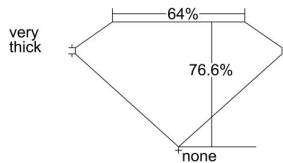

GIA®

FACSIMILE

GIA REPORT 5203415719

Verify this report at gia.edu

GIA DIAMOND DOSSIER®

July 15, 2015
GIA Report Number 5203415719
Shape and Cutting Style ..... Square Modified Brilliant
Measurements ..... 5.21 x 5.07 x 3.88 mm

GRADING RESULTS

Carat Weight ..... 0.90 carat
Color Grade ..... E
Clarity Grade VS2

ADDITIONAL GRADING INFORMATION

Polish ..... Excellent
Symmetry ..... Good
Fluorescence ..... None
Clarity Characteristics ..... Feather, Crystal, Cloud
Inscription(s): GIA 5203415719

PROPORTIONS

Profile not to actual proportions

GRADING SCALES

GIA COLOR SCALE		GIA CLARITY SCALE			
COLORLESS	D	VERY VERY SLIGHTLY INCLUDED	FLAWLESS		
	E		INTERNALLY FLAWLESS		
	F	VERY SLIGHTLY INCLUDED	VVS₁		
	G		VVS₂		
	H		VS₁		
	NEAR COLORLESS	I	SLIGHTLY INCLUDED	VS₂	
		J		SI₁	
		FAINT	K	INCLUDED	SI₂
			L		I₁
			M		I₂
VERY LIGHT	N	LIGHT	I₃		
	O				
	P				
	Q				
LIGHT	R				
	S				
	T				
	U				
	V				
	Z