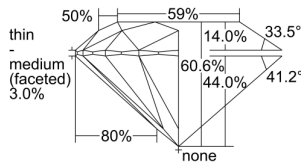

GIA®

FACSIMILE

GIA REPORT 7193945437

Verify this report at gia.edu

GIA DIAMOND DOSSIER®

May 05, 2015
GIA Report Number 7193945437
Shape and Cutting Style ..... Round Brilliant
Measurements ..... 5.50 - 5.52 x 3.34 mm

GRADING RESULTS

Carat Weight ..... 0.61 carat
Color Grade ..... K
Clarity Grade VVS1
Cut Grade ..... Excellent

ADDITIONAL GRADING INFORMATION

Polish ..... Excellent
Symmetry ..... Excellent
Fluorescence ..... Medium Blue
Clarity Characteristics ..... Feather
Inscription(s): GIA 7193945437

PROPORTIONS

GRADING SCALES

GIA COLOR SCALE

COLORESS	D
	E
	F
	G
	H
	I
	J
NEAR COLORESS	K
	L
FAINT	M
	N
	O
	P
	R
	S
	T
	U
	V
	W
	X
	Y
LIGHT	Z

GIA CLARITY SCALE

FLAWLESS	VERY VERY SLIGHTLY INCLUDED	VVS₁	VVS₂	VS₁	VS₂	SI₁	SI₂	I₁	I₂	I₃	
											INTERNALLY FLAWLESS

GIA CUT SCALE

EXCELLENT
VERY GOOD
GOOD
FAIR
POOR