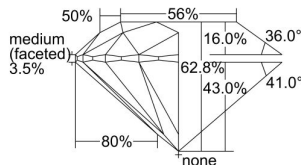

GIA®

FACSIMILE

GIA REPORT 1189937954

Verify this report at gia.edu

GIA DIAMOND DOSSIER®

December 22, 2014
GIA Report Number 1189937954
Shape and Cutting Style ..... Round Brilliant
Measurements ..... 5.37 - 5.40 x 3.38 mm

GRADING RESULTS

Carat Weight ..... 0.60 carat
Color Grade ..... D
Clarity Grade VVS2
Cut Grade ..... Excellent

ADDITIONAL GRADING INFORMATION

Polish ..... Excellent
Symmetry ..... Excellent
Fluorescence ..... Medium Blue
Clarity Characteristics..... Feather, Pinpoint, Indented Natural
Inscription(s): GIA 1189937954, C

PROPORTIONS

Profile to actual proportions

GRADING SCALES

GIA COLOR SCALE

COLORED	D
	E
	F
	G
	H
	I
	J
NEAR COLORLESS	K
	L
	M
	N
	O
	P
	Q
	R
	S
	T
	U
	V
	W
	X
	Y
	Z

GIA CLARITY SCALE

FLAWLESS	VERY VERY SLIGHTLY INCLUDED	VVS₁	
			VVS₂
INTERNALLY FLAWLESS	VERY SLIGHTLY INCLUDED	VS₁	
		VS₂	
SLIGHTLY INCLUDED	INCLUDED	SI₁	
		SI₂	
I₁	I₂	I₃	

GIA CUT SCALE

EXCELLENT
VERY GOOD
GOOD
FAIR
POOR