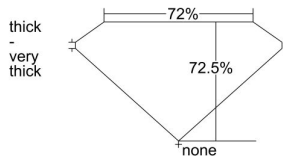

GIA®

FACSIMILE

GIA REPORT 2206729349

Verify this report at gia.edu

GIA DIAMOND DOSSIER®

September 02, 2015
GIA Report Number 2206729349
Shape and Cutting Style ..... Square Modified Brilliant
Measurements ..... 4.30 x 4.30 x 3.12 mm

GRADING RESULTS

Carat Weight ..... 0.51 carat
Color Grade ..... D
Clarity Grade VS1

ADDITIONAL GRADING INFORMATION

Polish ..... Excellent
Symmetry ..... Very Good
Fluorescence ..... None
Clarity Characteristics..... Crystal, Feather, Pinpoint
Inscription(s): GIA 2206729349

PROPORTIONS

Profile not to actual proportions

GRADING SCALES

GIA COLOR SCALE		GIA CLARITY SCALE			
COLORLESS	D	VERY VERY SLIGHTLY INCLUDED	FLAWLESS		
	E		INTERNALLY FLAWLESS		
	F	VERY SLIGHTLY INCLUDED	VVS₁		
	G		VVS₂		
	H		VS₁		
	NEAR COLORLESS	I	SLIGHTLY INCLUDED	VS₂	
		J		SI₁	
		FAINT	K	INCLUDED	SI₂
			L		I₁
			M		I₂
VERT LIGHT	N	LIGHT	I₃		
	O				
	P				
	Q				
	R