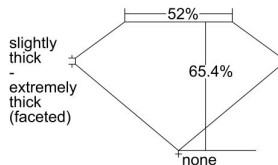

GIA®

FACSIMILE

GIA REPORT 5206141460

Verify this report at gia.edu

GIA DIAMOND DOSSIER®

June 02, 2015
GIA Report Number 5206141460
Shape and Cutting Style ..... Marquise Brilliant
Measurements ..... 7.29 x 4.12 x 2.69 mm

GRADING RESULTS

Carat Weight ..... 0.50 carat
Color Grade ..... D
Clarity Grade S11

ADDITIONAL GRADING INFORMATION

Polish ..... Very Good
Symmetry ..... Very Good
Fluorescence ..... Medium Blue
Clarity Characteristics ..... Crystal
Inscription(s): GIA 5206141460

PROPORTIONS

Profile not to actual proportions

GRADING SCALES

GIA COLOR SCALE		GIA CLARITY SCALE	
COLORLESS	D	VERY VERY SLIGHTLY INCLUDED	FLAWLESS
	E		INTERNALLY FLAWLESS
	F		VVS₁
	G		VVS₂
	H		VS₁
	I		VS₂
	J		SI₁
	K		SI₂
	L		I₁
	M		I₂
NEAR COLORLESS	N	SLIGHTLY INCLUDED	I₃
	O		
	P		
	Q		
FAINT	R		
	S		
	T		
	U		
VERY LIGHT	V		
	W		
	X		
	Y		
LIGHT	Z