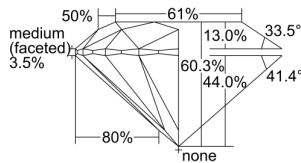

GIA®

FACSIMILE

GIA REPORT 6211390973

Verify this report at gia.edu

GIA DIAMOND DOSSIER®

December 22, 2015
GIA Report Number 6211390973
Shape and Cutting Style ..... Round Brilliant
Measurements ..... 5.61 - 5.63 x 3.39 mm

GRADING RESULTS

Carat Weight ..... 0.65 carat
Color Grade ..... G
Clarity Grade S11
Cut Grade ..... Excellent

ADDITIONAL GRADING INFORMATION

Polish ..... Excellent
Symmetry ..... Excellent
Fluorescence ..... None
Clarity Characteristics ..... Feather, Cloud
Inscription(s): GIA 6211390973

PROPORTIONS

Profile to actual proportions

GRADING SCALES

GIA COLOR SCALE	GIA CLARITY SCALE	GIA CUT SCALE	
D	FLAWLESS	EXCELLENT	
E	INTERNALLY FLAWLESS		
F		VVS₁	VERY GOOD
G	VVS₂		
H	VS₁	GOOD	
I	VS₂		
J	S1₁	FAIR	
K	S1₂		
L	I₁	POOR	
M	I₂		
N	I₃		
O			
P			
Q			
R			
S			
T			
U			
V			
W			
X			
Y			
Z