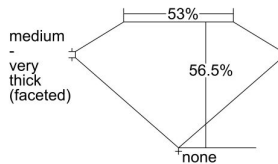

GIA®

FACSIMILE

GIA REPORT 1172436143

Verify this report at gia.edu

GIA DIAMOND DOSSIER®

December 24, 2015
GIA Report Number 1172436143
Shape and Cutting Style ..... Heart Brilliant
Measurements ..... 5.77 x 6.24 x 3.52 mm

GRADING RESULTS

Carat Weight ..... 0.72 carat
Color Grade ..... F
Clarity Grade SI2

ADDITIONAL GRADING INFORMATION

Polish ..... Good
Symmetry ..... Good
Fluorescence ..... Medium Blue
Clarity Characteristics ..... Feather
Inscription(s): GIA 1172436143

PROPORTIONS

Profile not to actual proportions

GRADING SCALES

GIA COLOR SCALE		GIA CLARITY SCALE		
NEAR COLORLESS	D	VERY VERY SLIGHTLY INCLUDED	FLAWLESS	
	E		INTERNALLY FLAWLESS	
	F	VERY SLIGHTLY INCLUDED	VVS₁	
	G		VVS₂	
	FAINT	H	SLIGHTLY INCLUDED	VS₁
		I		VS₂
		J	INCLUDED	SI₁
		K		SI₂
	LIGHT	L	INCLUDED	I₁
		M		I₂
N		INCLUDED	I₃	
O				
P				
Q				
R				
S				
T				
U				
V				
W				
X				
Y				
Z