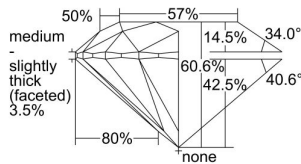

GIA®

FACSIMILE

GIA REPORT 7216226401

Verify this report at gia.edu

GIA DIAMOND DOSSIER®

December 01, 2015
GIA Report Number 7216226401
Shape and Cutting Style ..... Round Brilliant
Measurements ..... 5.73 - 5.74 x 3.48 mm

GRADING RESULTS

Carat Weight ..... 0.70 carat
Color Grade ..... F
Clarity Grade S11
Cut Grade ..... Excellent

ADDITIONAL GRADING INFORMATION

Polish ..... Excellent
Symmetry ..... Excellent
Fluorescence ..... Medium Blue
Clarity Characteristics..... Crystal, Knot, Feather
Inscription(s): GIA 7216226401

PROPORTIONS

Profile to actual proportions

GRADING SCALES

GIA COLOR SCALE

COLORED	D
	E
	F
	G
	H
	I
	J
NEAR COLORLESS	K
	L
Faint	M
	N
	O
	P
	R
	S
	T
	U
	V
	W
	X
	Y
Light	Z

GIA CLARITY SCALE

VERY VERY SLIGHTLY INCLUDED	FLAWLESS
	INTERNALLY FLAWLESS
VERY SLIGHTLY INCLUDED	VVS₁
	VVS₂
SLIGHTLY INCLUDED	VS₁
	VS₂
INCLUDED	S1₁
	S1₂
	I₁
	I₂
	I₃

GIA CUT SCALE

EXCELLENT
VERY GOOD
GOOD
FAIR
POOR