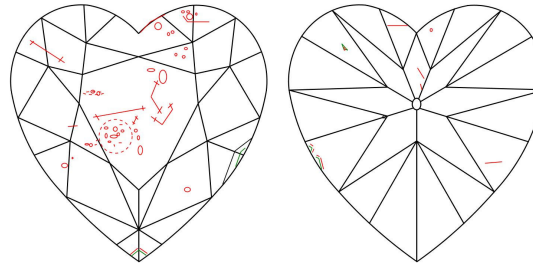

**GIA DIAMOND GRADING REPORT**

August 06, 2015  
 GIA Report Number ..... 10237547  
 Shape and Cutting Style ..... Heart Brilliant  
 Measurements ..... 11.01 x 10.94 x 5.78 mm

**GRADING RESULTS**

Carat Weight ..... 4.11 carat  
 Color Grade ..... D  
 Clarity Grade ..... SI2

**ADDITIONAL GRADING INFORMATION**

Polish ..... Good  
 Symmetry ..... Good  
 Fluorescence ..... Medium Blue  
**Comments:** Additional twinning wisps, additional clouds, pinpoints and surface graining are not shown.

**PROPORTIONS**

Profile not to actual proportions

**CLARITY CHARACTERISTICS**

**KEY TO SYMBOLS\***

- Crystal
- ↗ Indented Natural
- ^ Extra Facet
- ~ Feather
- ⊖ Cavity
- ↗ Twinning Wisp
- ↘ Needle
- ⊙ Cloud
- △ Natural

\* Red symbols denote internal characteristics (inclusions). Green or black symbols denote external characteristics (blemishes). Diagram is an approximate representation of the diamond, and symbols shown indicate type, position, and approximate size of clarity characteristics. All clarity characteristics may not be shown. Details of finish are not shown.