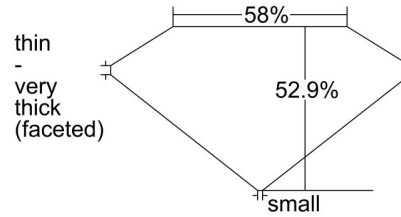

**GIA DIAMOND GRADING REPORT**

August 06, 2015  
 GIA Report Number ..... 10237547  
 Shape and Cutting Style ..... Heart Brilliant  
 Measurements ..... 11.01 x 10.94 x 5.78 mm

**GRADING RESULTS**

Carat Weight ..... 4.11 carat  
 Color Grade ..... D  
 Clarity Grade ..... SI2

**PROPORTIONS**

Profile not to actual proportions

**CLARITY CHARACTERISTICS**

**KEY TO SYMBOLS\***

- Crystal
- ↗ Indented Natural
- ^ Extra Facet
- ~ Feather
- ⊖ Cavity
- ↗ Twinning Wisp
- ↘ Needle
- ⊙ Cloud
- △ Natural

\* Red symbols denote internal characteristics (inclusions). Green or black symbols denote external characteristics (blemishes). Diagram is an approximate representation of the diamond, and symbols shown indicate type, position, and approximate size of clarity characteristics. All clarity characteristics may not be shown. Details of finish are not shown.