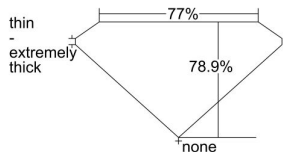

GIA®

FACSIMILE

GIA REPORT 2171418832

Verify this report at gia.edu

GIA DIAMOND DOSSIER®

December 14, 2015
GIA Report Number 2171418832
Shape and Cutting Style ..... Square Modified Brilliant
Measurements ..... 4.54 x 4.39 x 3.46 mm

GRADING RESULTS

Carat Weight ..... 0.56 carat
Color Grade ..... E
Clarity Grade VS1

ADDITIONAL GRADING INFORMATION

Polish ..... Good
Symmetry ..... Good
Fluorescence ..... None
Clarity Characteristics ..... Feather
Inscription(s): GIA 2171418832

PROPORTIONS

Profile not to actual proportions

GRADING SCALES

GIA COLOR SCALE		GIA CLARITY SCALE			
COLORLESS	D	VERY VERY SLIGHTLY INCLUDED	FLAWLESS		
	E		INTERNALLY FLAWLESS		
	F	VERY SLIGHTLY INCLUDED	VVS₁		
	G		VVS₂		
	H		VS₁		
	NEAR COLORLESS	I	SLIGHTLY INCLUDED	VS₂	
		J		SI₁	
		FAINT	K	INCLUDED	SI₂
			L		I₁
			M		I₂
VERY LIGHT			N	LIGHT	I₃
	O				
	P				
	Q				
LIGHT	R				
	S				
	T				
	U				
	V				
	W				
	X				
	Y				
	Z