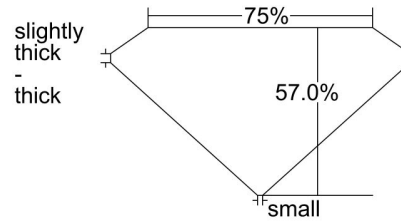

GIA DIAMOND GRADING REPORT

October 23, 2015
 GIA Report Number 2175362746
 Shape and Cutting Style Emerald Cut
 Measurements 10.43 x 8.25 x 4.70 mm

GRADING RESULTS

Carat Weight 3.59 carat
 Color Grade K
 Clarity Grade VS1

ADDITIONAL GRADING INFORMATION

Polish Good
 Symmetry Good
 Fluorescence None

PROPORTIONS

Profile not to actual proportions

CLARITY CHARACTERISTICS

KEY TO SYMBOLS*

-  Feather
-  Bruise
-  Cavity
-  Natural

* Red symbols denote internal characteristics (inclusions). Green or black symbols denote external characteristics (blemishes). Diagram is an approximate representation of the diamond, and symbols shown indicate type, position, and approximate size of clarity characteristics. All clarity characteristics may not be shown. Details of finish are not shown.