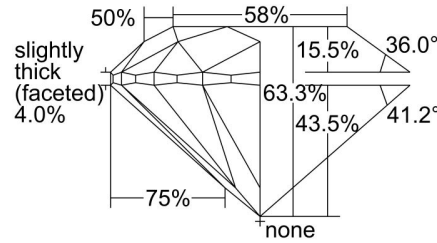

**GIA DIAMOND GRADING REPORT**

 October 20, 2015  
 GIA Report Number ..... 2217018815  
 Shape and Cutting Style ..... Round Brilliant  
 Measurements ..... 7.22 - 7.28 x 4.59 mm

**GRADING RESULTS**

 Carat Weight ..... 1.51 carat  
 Color Grade ..... H  
 Clarity Grade ..... VS1  
 Cut Grade ..... Very Good

**ADDITIONAL GRADING INFORMATION**

 Polish ..... Excellent  
 Symmetry ..... Excellent  
 Fluorescence ..... None  
**Comments:** Pinpoints are not shown. Surface graining is not shown.

**PROPORTIONS**

Profile to actual proportions

**CLARITY CHARACTERISTICS**

**KEY TO SYMBOLS\***

- Crystal
- ∖ Needle
- ∧ Indented Natural
- ∧ Natural

\* Red symbols denote internal characteristics (inclusions). Green or black symbols denote external characteristics (blemishes). Diagram is an approximate representation of the diamond, and symbols shown indicate type, position, and approximate size of clarity characteristics. All clarity characteristics may not be shown. Details of finish are not shown.