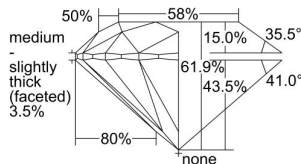

GIA®

FACSIMILE

GIA REPORT 6215214041

Verify this report at gia.edu

GIA DIAMOND DOSSIER®

November 23, 2015
GIA Report Number 6215214041
Shape and Cutting Style ..... Round Brilliant
Measurements ..... 5.26 - 5.27 x 3.26 mm

GRADING RESULTS

Carat Weight ..... 0.55 carat
Color Grade ..... G
Clarity Grade VS2
Cut Grade ..... Excellent

ADDITIONAL GRADING INFORMATION

Polish ..... Excellent
Symmetry ..... Excellent
Fluorescence ..... None
Clarity Characteristics ..... Feather, Cloud
Inscription(s): GIA 6215214041

PROPORTIONS

Profile to actual proportions

GRADING SCALES

GIA COLOR SCALE	GIA CLARITY SCALE	GIA CUT SCALE	
D	FLAWLESS	EXCELLENT	
E	INTERNALLY FLAWLESS		
F		VVS₁	VERY GOOD
G	VVS₂		
H	VS₁	GOOD	
I	VS₂		
J	SI₁	FAIR	
K	SI₂		
L	I₁	POOR	
M			
N	I₂		
O	I₃		
P			
Q			
R			
S			
T			
U			
V			
W			
X			
Y			
Z