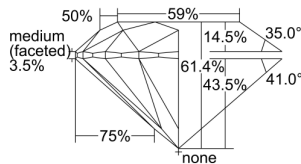

GIA®

FACSIMILE

GIA REPORT 7212306191

Verify this report at gia.edu

GIA DIAMOND DOSSIER®

December 07, 2015
GIA Report Number 7212306191
Shape and Cutting Style ..... Round Brilliant
Measurements ..... 5.43 - 5.44 x 3.33 mm

GRADING RESULTS

Carat Weight ..... 0.60 carat
Color Grade I
Clarity Grade S11
Cut Grade ..... Excellent

ADDITIONAL GRADING INFORMATION

Polish ..... Excellent
Symmetry ..... Excellent
Fluorescence ..... None
Clarity Characteristics ..... Cloud
Inscription(s): GIA 7212306191

PROPORTIONS

Profile to actual proportions

GRADING SCALES

GIA COLOR SCALE

COLORED	D
	E
	F
	G
	H
	I
	J
NEAR COLORLESS	K
	L
Faint	M
	N
	O
	P
	Q
	R
	S
	T
	U
	V
	W
	X
	Y
LIGHT	Z

GIA CLARITY SCALE

FLAWLESS	VERY VERY SLIGHTLY INCLUDED	VVS₁	VVS₂	VS₁	VS₂	S1₁	S1₂	I₁	I₂	I₃	
											INTERNAL FLAWLESS

GIA CUT SCALE

EXCELLENT
VERY GOOD
GOOD
FAIR
POOR