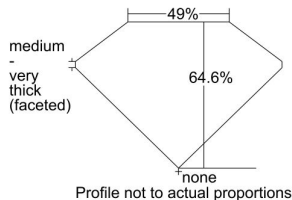

GIA®

FACSIMILE

GIA REPORT 2218122073

Verify this report at gia.edu

GIA DIAMOND DOSSIER®

November 16, 2015
GIA Report Number 2218122073
Shape and Cutting Style ..... Heart Brilliant
Measurements ..... 4.68 x 5.38 x 3.48 mm

GRADING RESULTS

Carat Weight ..... 0.50 carat
Color Grade ..... E
Clarity Grade SI2

ADDITIONAL GRADING INFORMATION

Polish ..... Excellent
Symmetry ..... Very Good
Fluorescence ..... None
Clarity Characteristics..... Crystal, Feather, Cavity
Inscription(s): GIA 2218122073

PROPORTIONS

GRADING SCALES

GIA COLOR SCALE		GIA CLARITY SCALE			
COLORLESS	D	VERY VERY SLIGHTLY INCLUDED	FLAWLESS		
	E		INTERNALLY FLAWLESS		
	F	VERY SLIGHTLY INCLUDED	VVS₁		
	G		VVS₂		
	H		VS₁		
	NEAR COLORLESS	I	SLIGHTLY INCLUDED	VS₂	
		J		SI₁	
		FAINT	K	INCLUDED	SI₂
			L		I₁
			M		I₂
VERT LIGHT	N	LIGHT	I₃		
	O				
	P				
	Q				
LIGHT	R				
	S				
	T				
	U				
	V				
	W				
	X				
	Y				
	Z