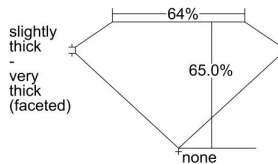

GIA®

FACSIMILE

GIA REPORT 5216111872

Verify this report at gia.edu

GIA DIAMOND DOSSIER®

November 06, 2015
GIA Report Number 5216111872
Shape and Cutting Style ..... Marquise Brilliant
Measurements ..... 5.37 x 3.00 x 1.95 mm

GRADING RESULTS

Carat Weight ..... 0.18 carat
Color Grade ..... H
Clarity Grade VS2

ADDITIONAL GRADING INFORMATION

Polish ..... Good
Symmetry ..... Good
Fluorescence ..... None
Clarity Characteristics ..... Crystal, Cloud, Feather
Inscription(s): GIA 5216111872

PROPORTIONS

Profile not to actual proportions

GRADING SCALES

GIA COLOR SCALE		GIA CLARITY SCALE		
COLORLESS	D	VERY VERY SLIGHTLY INCLUDED	FLAWLESS	
	E		INTERNALLY FLAWLESS	
	F	VERY SLIGHTLY INCLUDED	VVS₁	
	G		VVS₂	
	NEAR COLORLESS	H	INCLUDED	VS₁
		I		VS₂
	FAINT	J	SLIGHTLY INCLUDED	SI₁
		K		SI₂
	LIGHT	L	INCLUDED	I₁
		M		I₂
N		INCLUDED	I₃	
O				
P				
Q				
R				
S				
T				
U				
V				
W				
X				
Y				
Z