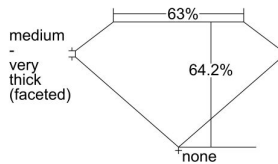

GIA®

FACSIMILE

GIA REPORT 1218132472

Verify this report at gia.edu

GIA DIAMOND DOSSIER®

November 16, 2015
GIA Report Number 1218132472
Shape and Cutting Style ..... Oval Brilliant
Measurements ..... 6.48 x 4.94 x 3.17 mm

GRADING RESULTS

Carat Weight ..... 0.70 carat
Color Grade ..... J
Clarity Grade S11

ADDITIONAL GRADING INFORMATION

Polish ..... Excellent
Symmetry ..... Good
Fluorescence ..... None
Clarity Characteristics ..... Feather, Crystal, Cloud
Inscription(s): GIA 1218132472

PROPORTIONS

Profile not to actual proportions

GRADING SCALES

GIA COLOR SCALE		GIA CLARITY SCALE		
NEAR COLORLESS	D	VERY VERY SLIGHTLY INCLUDED	FLAWLESS	
	E		INTERNALLY FLAWLESS	
	F	VERY SLIGHTLY INCLUDED	VVS₁	
	G		VVS₂	
	H		VS₁	
	FAINT	I	SLIGHTLY INCLUDED	VS₂
		J		SI₁
		K	INCLUDED	SI₂
		L		I₁
		M		I₂
N		I₃		
LIGHT	O			
	P			
	Q			
	R			
	S			
	T			
	U			
	V			
	W			
	X			
	Y			
	Z