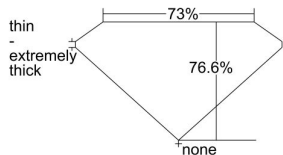

GIA®

FACSIMILE

GIA REPORT 2175390799

Verify this report at gia.edu

GIA DIAMOND DOSSIER®

November 14, 2015
GIA Report Number 2175390799
Shape and Cutting Style ..... Square Modified Brilliant
Measurements ..... 4.84 x 4.62 x 3.54 mm

GRADING RESULTS

Carat Weight ..... 0.71 carat
Color Grade ..... K
Clarity Grade SI1

ADDITIONAL GRADING INFORMATION

Polish ..... Good
Symmetry ..... Good
Fluorescence ..... Medium Blue
Clarity Characteristics ..... Crystal, Feather
Inscription(s): GIA 2175390799, GSI 9267200103

PROPORTIONS

Profile not to actual proportions

GRADING SCALES

GIA COLOR SCALE		GIA CLARITY SCALE			
COLORLESS	D	VERY VERY SLIGHTLY INCLUDED	FLAWLESS		
	E		INTERNALLY FLAWLESS		
	F	VERY SLIGHTLY INCLUDED	VVS₁		
	G		VVS₂		
	H		VS₁		
	NEAR COLORLESS	I	SLIGHTLY INCLUDED	VS₂	
		J		SI₁	
		FAINT	K	INCLUDED	SI₂
			L		I₁
			M		I₂
VERT LIGHT	N	LIGHT	I₃		
	O				
	P				
	Q				
	R