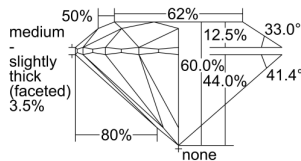

GIA®

FACSIMILE

GIA REPORT 2207983241

Verify this report at gia.edu

GIA DIAMOND DOSSIER®

October 19, 2015
GIA Report Number 2207983241
Shape and Cutting Style ..... Round Brilliant
Measurements ..... 5.99 - 6.04 x 3.61 mm

GRADING RESULTS

Carat Weight ..... 0.80 carat
Color Grade I
Clarity Grade VS1
Cut Grade ..... Excellent

ADDITIONAL GRADING INFORMATION

Polish ..... Excellent
Symmetry ..... Excellent
Fluorescence ..... Faint
Clarity Characteristics ..... Crystal, Cloud
Inscription(s): GIA 2207983241

PROPORTIONS

Profile to actual proportions

GRADING SCALES

GIA COLOR SCALE	GIA CLARITY SCALE	GIA CUT SCALE	
D	FLAWLESS	EXCELLENT	
E	INTERNALLY FLAWLESS		
F		VVS₁	VERY GOOD
G	VVS₂		
H	VS₁	GOOD	
I	VS₂		
J	SI₁	FAIR	
K	SI₂		
L	I₁	POOR	
M	I₂		
N	I₃		
O			
P			
Q			
R			
S			
T			
U			
V			
W			
X			
Y			
Z