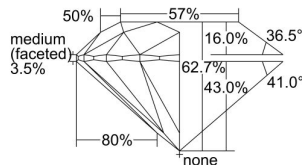

GIA®

FACSIMILE

GIA REPORT

1189485824

Verify this report at gia.edu

GIA DIAMOND DOSSIER®

November 06, 2014
GIA Report Number **1189485824**
Shape and Cutting Style ..... **Round Brilliant**
Measurements ..... **4.44 - 4.46 x 2.79 mm**

GRADING RESULTS

Carat Weight ..... **0.34 carat**
Color Grade ..... **F**
Clarity Grade **I1**
Cut Grade ..... **Excellent**

ADDITIONAL GRADING INFORMATION

Polish ..... **Excellent**
Symmetry ..... **Excellent**
Fluorescence ..... **None**
Clarity Characteristics ..... **Cloud, Crystal, Feather**
Inscription(s): **GIA 1189485824**

PROPORTIONS

Profile to actual proportions

GRADING SCALES

GIA COLOR SCALE

COLORED	D
	E
	F
	G
	H
NEAR COLORLESS	I
	J
	K
	L
FAIN	M
	N
	O
	P
	Q
VERY LIGHT	R
	S
	T
	U
	V
	W
	X
	Y
LIGHT	Z

GIA CLARITY SCALE

FLAWLESS	VERY VERY SLIGHTLY INCLUDED	VVS₁	VVS₂	VS₁	VS₂	SI₁	SI₂	I₁	I₂	I₃			
											VERY SLIGHTLY INCLUDED	SLIGHTLY INCLUDED	INCLUDED

GIA CUT SCALE

EXCELLENT
VERY GOOD
GOOD
FAIR
POOR